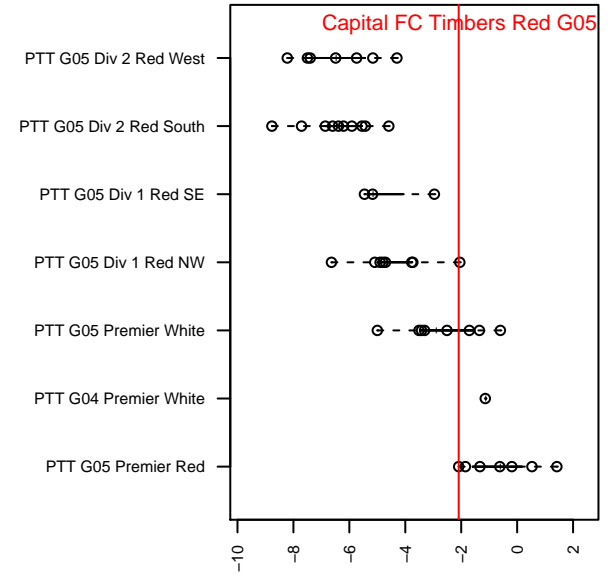

**attack and defense rating
relative to others at age
and all opponents in last 13 months**